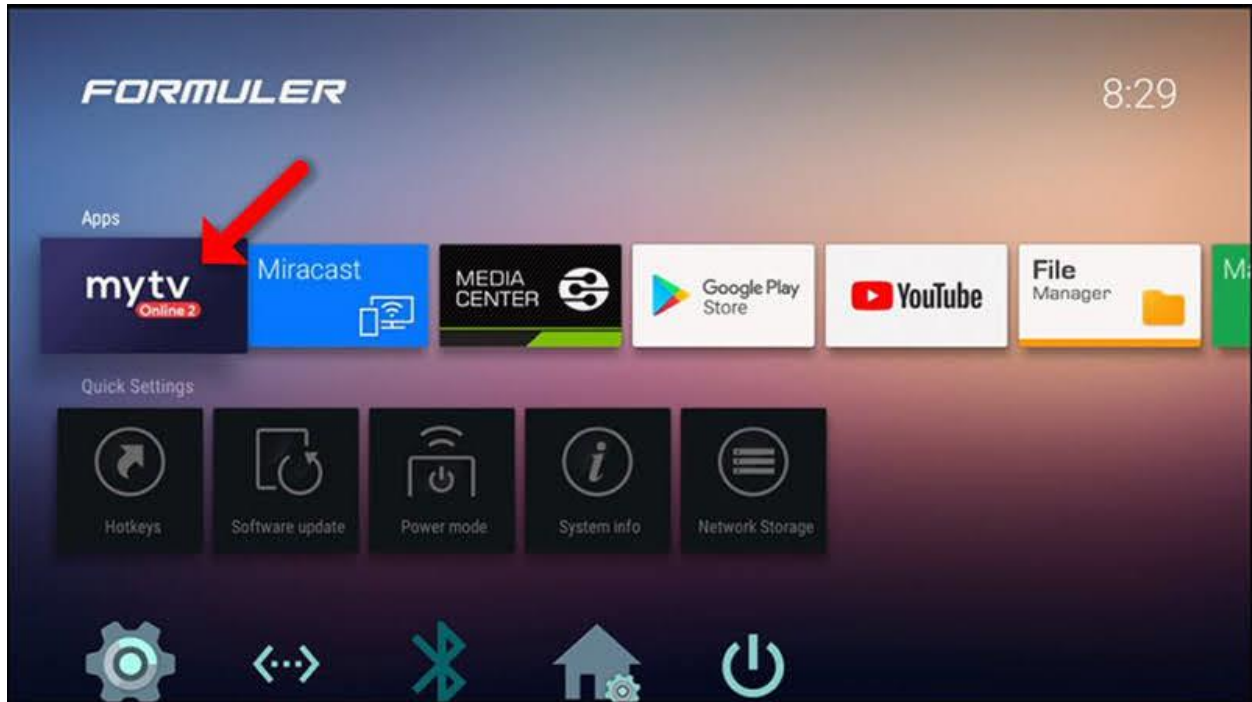

Formuler Setup Instructions

1. Click on the **mytv Online 2** app,

2. Click on **Add Portal**,

3. Check the **checkbox** beside **Is the login required?** Enter in the Login Details you received upon placing your order which entail **Portal URL**, **User ID**, and **Password**. Portal Nickname can be any name you like. Once completed click **Connect at the bottom of the screen**.