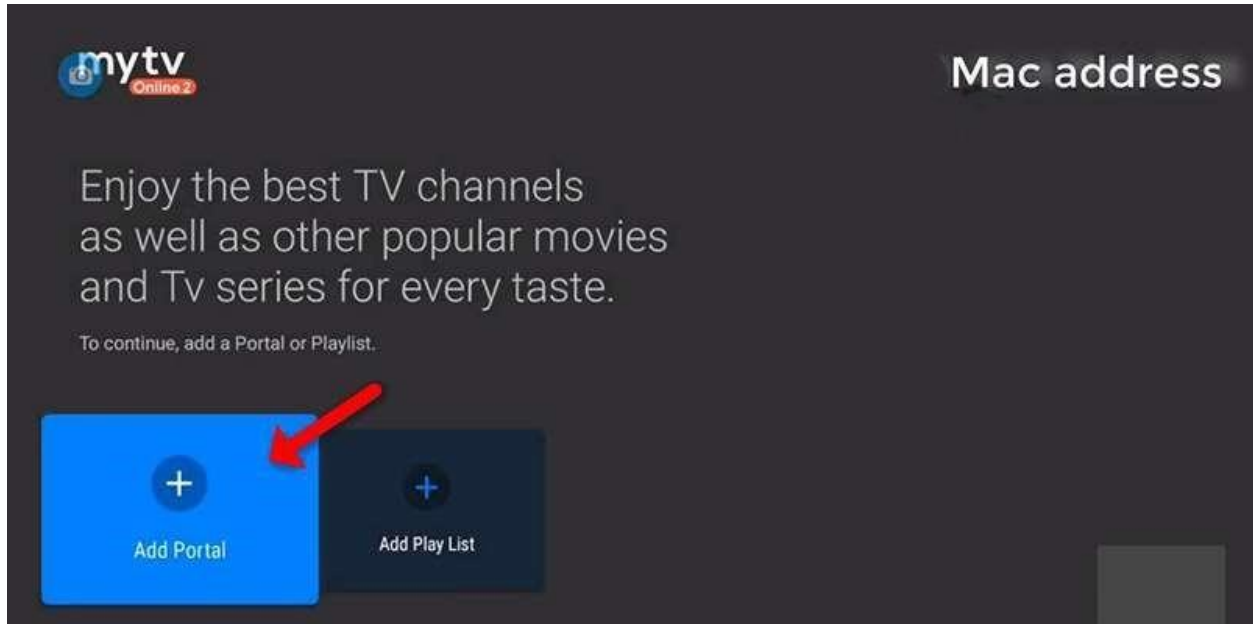

Formuler Setup Instructions

1. Click on the **mytv Online 2** app,

2. Click on **Add Portal**,

3. Check the **checkbox** beside **Is the login required?** Enter in the Login Details you received upon placing your order which entail **Portal URL**, **User ID**, and **Password**. Portal Nickname can be any name you like. Once completed click **Connect at the bottom of the screen**.